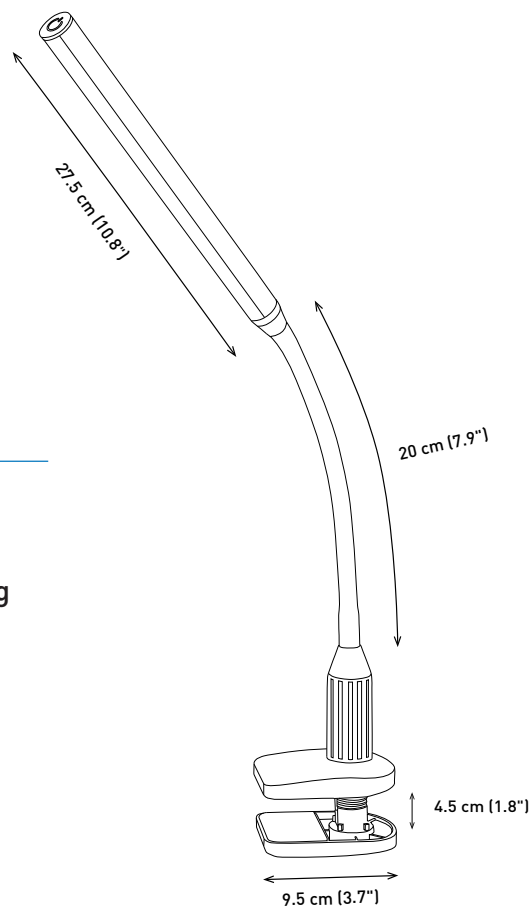

LIGHT QUALITY

ERGONOMICS

DESIGN

LED 6,000 K daylight

1,145 Lux at 30cm (12")

4 brightness levels

daylightcompany.com

UnoLamp™

CLAMP

DN1410

FEATURES

- Flexible arm directs light exactly where you need it
- 28 high quality bright LEDs provide accurate colour matching
- Touch switch dimmer with 4 brightness levels
- Lamp brightness: 1,145 Lux at 30cm (12")

SPECIFICATIONS

Product information

Weight	0.35 kg (0.77 lb)
Colour	white
Cable length	1.7 m (66.9")

Light output

Light source	LED
Lumens	400 lm
Lux at 30 cm (12")	1,145
Colour temperature	6,000 K
CRI	80+
Energy consumption	6.0W

Packaging information

Height	35cm (13.78")
Width	13cm (5.12")
Depth	7 cm (2.83")
Packed weight	0.67kg (1.47lb)
Products per master carton	12